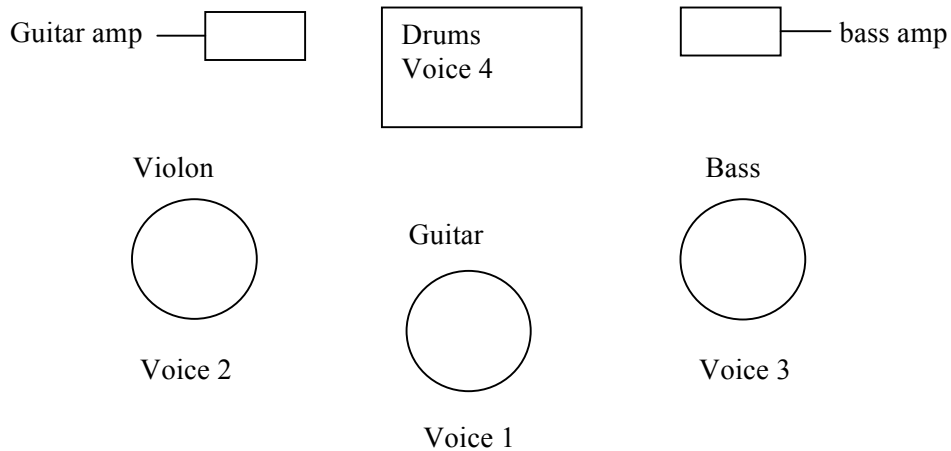

Technical Data

Instruments: Acoustic guitar, electric guitar, violin, electric bass, drums

3 voices (3 times SM58 or equivalent for front house guitar, bass and violin players,)

3 direct boxes (acoustic guitar, violin and bass)

1 microphone for the electric guitar amp (SM57 or equivalent)

1 microphone for the bass drum

2 microphones for over head drums

Other microphones needed for drums if outdoors or more than 150 people:

1 snare drum microphone

2 tom microphones

1 hi-hats microphone

Disposition :

FRONT STAGE

Note : Acoustic and electric guitar sounds are played simultaneously with a hybrid guitar.